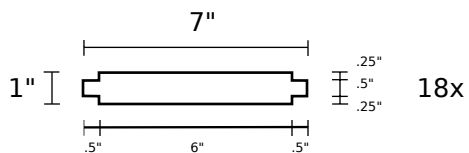

Front

Side

Top View of Shelf

**Shoe Rack**  
all joints are mortise-and-tenon

Brian Ward <http://www.galoototron.com/>